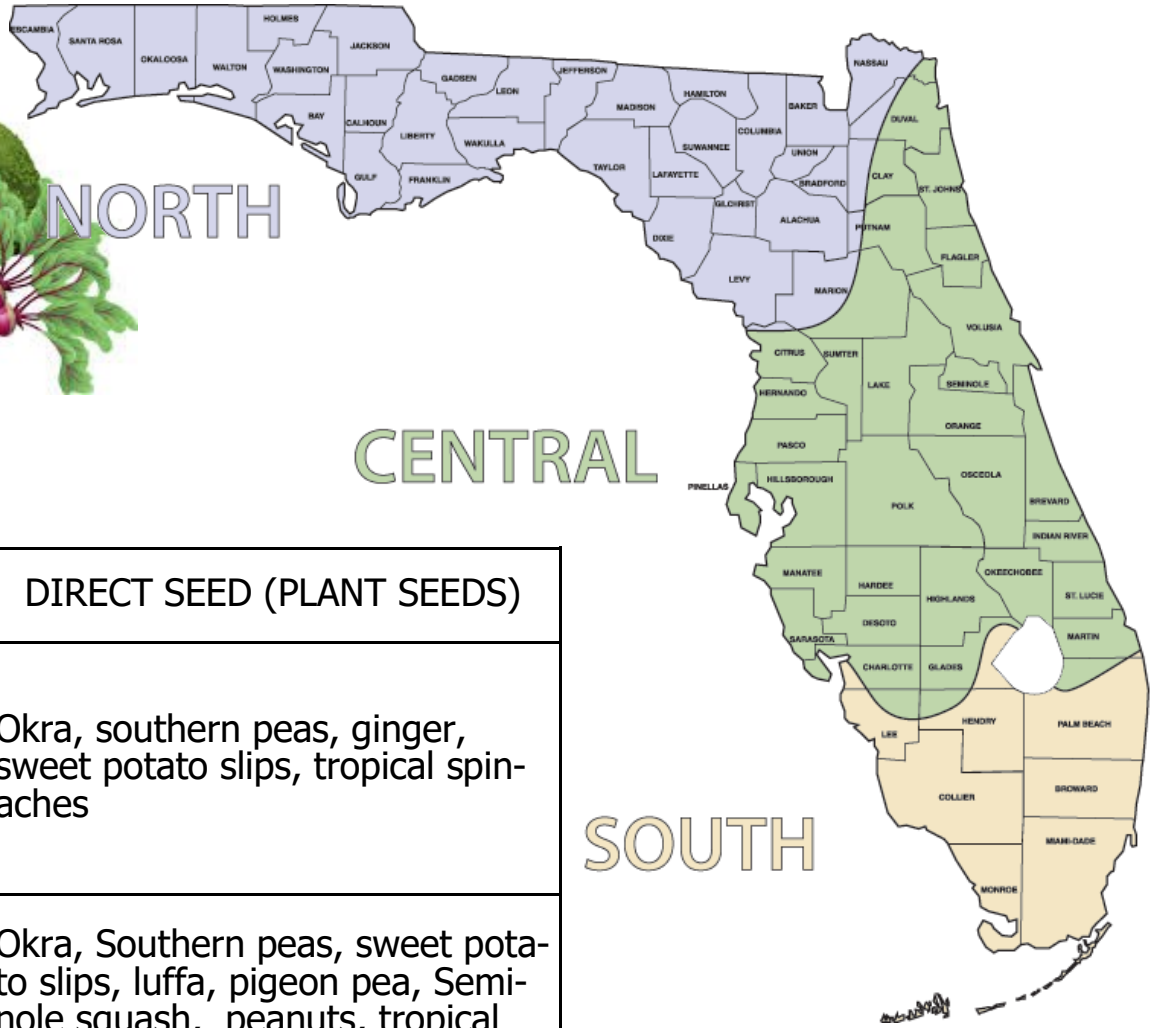

Monthly Planting Guide

MAY

	TRANSPLANT (USE PLANTS)	DIRECT SEED (PLANT SEEDS)
NORTH	Sweet potatoes, chard, okra, pepper eggplant, luffa, pigeon pea, Seminole squash, ginger, tropical spinaches	Okra, southern peas, ginger, sweet potato slips, tropical spinaches
CENTRAL	Chard, pepper, eggplant, okra, luffa, roselle, Seminole squash, chard, pigeon pea, peanuts, tropical spinaches	Okra, Southern peas, sweet potato slips, luffa, pigeon pea, Seminole squash, peanuts, tropical spinaches
SOUTH	Sweet potatoes, pigeon pea, pineapple, ginger, sugar cane, tropical spinaches	Sweet potato slips, pigeon pea, ginger, tropical spinaches