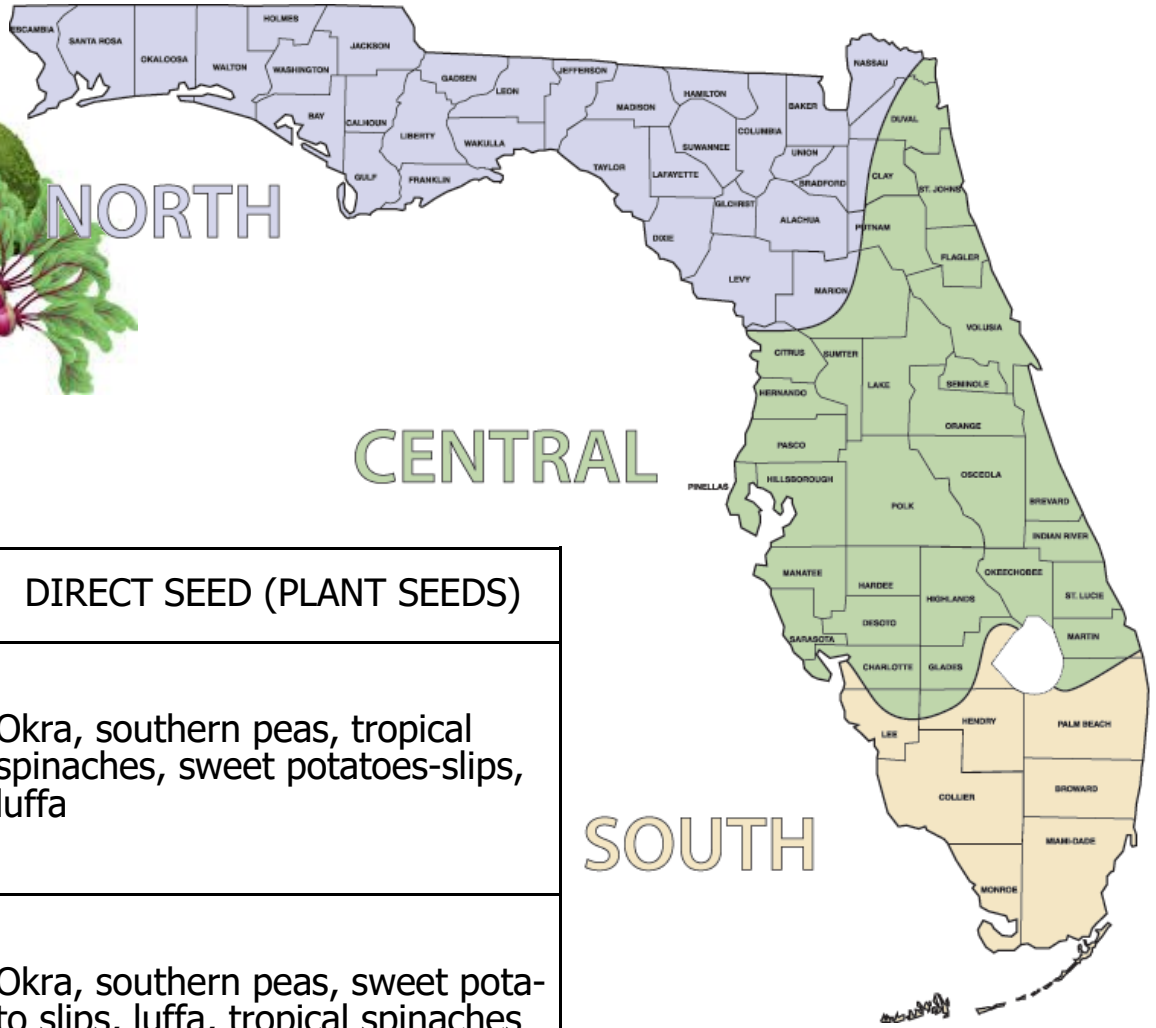

Monthly Planting Guide

June

	TRANSPLANT (USE PLANTS)	DIRECT SEED (PLANT SEEDS)
NORTH	Sweet potatoes, Ginger, Roselle, Cranberry Hibiscus, tropical spinaches, eggplant, peppers, Seminole squash, okra, luffa	Okra, southern peas, tropical spinaches, sweet potatoes-slips, luffa
CENTRAL	Sweet potatoes, Ginger, Roselle, Cranberry Hibiscus, tropical spinaches, eggplant, peppers, Seminole squash, okra, luffa	Okra, southern peas, sweet potato slips, luffa, tropical spinaches
SOUTH	Sweet potato slips, Okra, southern peas, Ginger	Sweet potato slips