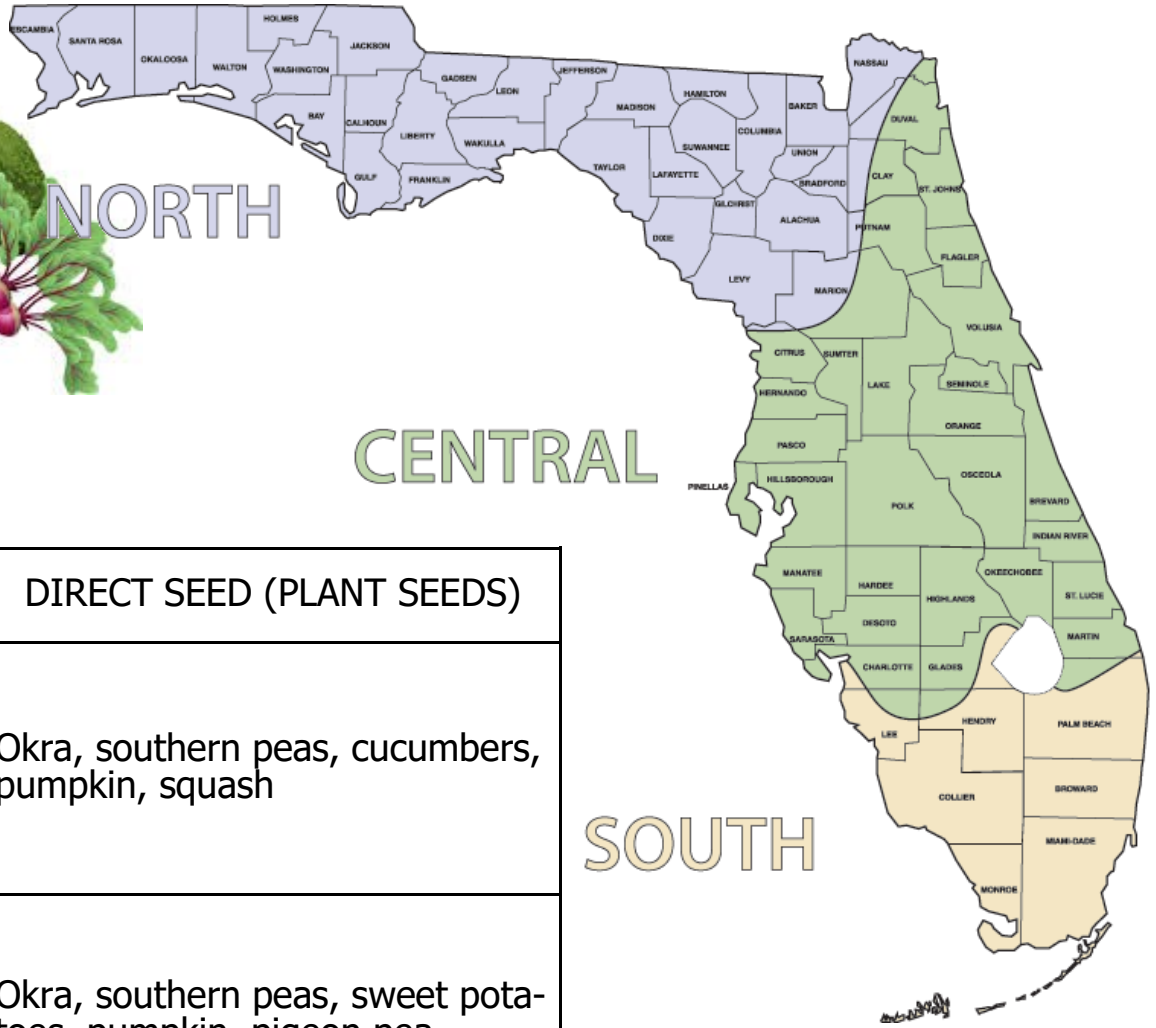

Monthly Planting Guide

JULY

	TRANSPLANT (USE PLANTS)	DIRECT SEED (PLANT SEEDS)
NORTH	Peppers, tomatoes, gingers, cukes, roselle, Seminole squash, luffa, calabaza, Okinawa & longevity spinach, cowpeas, cranberry hibiscus, pumpkin	Okra, southern peas, cucumbers, pumpkin, squash
CENTRAL	Sweet potatoes, gingers, roselle, cran. hibiscus, sugarcane, Okinawa & longevity spinach, luffa, Seminole squash, papaya, cowpea, okra, pigeon pea	Okra, southern peas, sweet potatoes, pumpkin, pigeon pea
SOUTH	Sweet potatoes, sugarcane, Okinawa & longevity spinach, cran. Hibiscus, roselle, okra	Sweet potatoes, okra, cowpea, pigeon pea