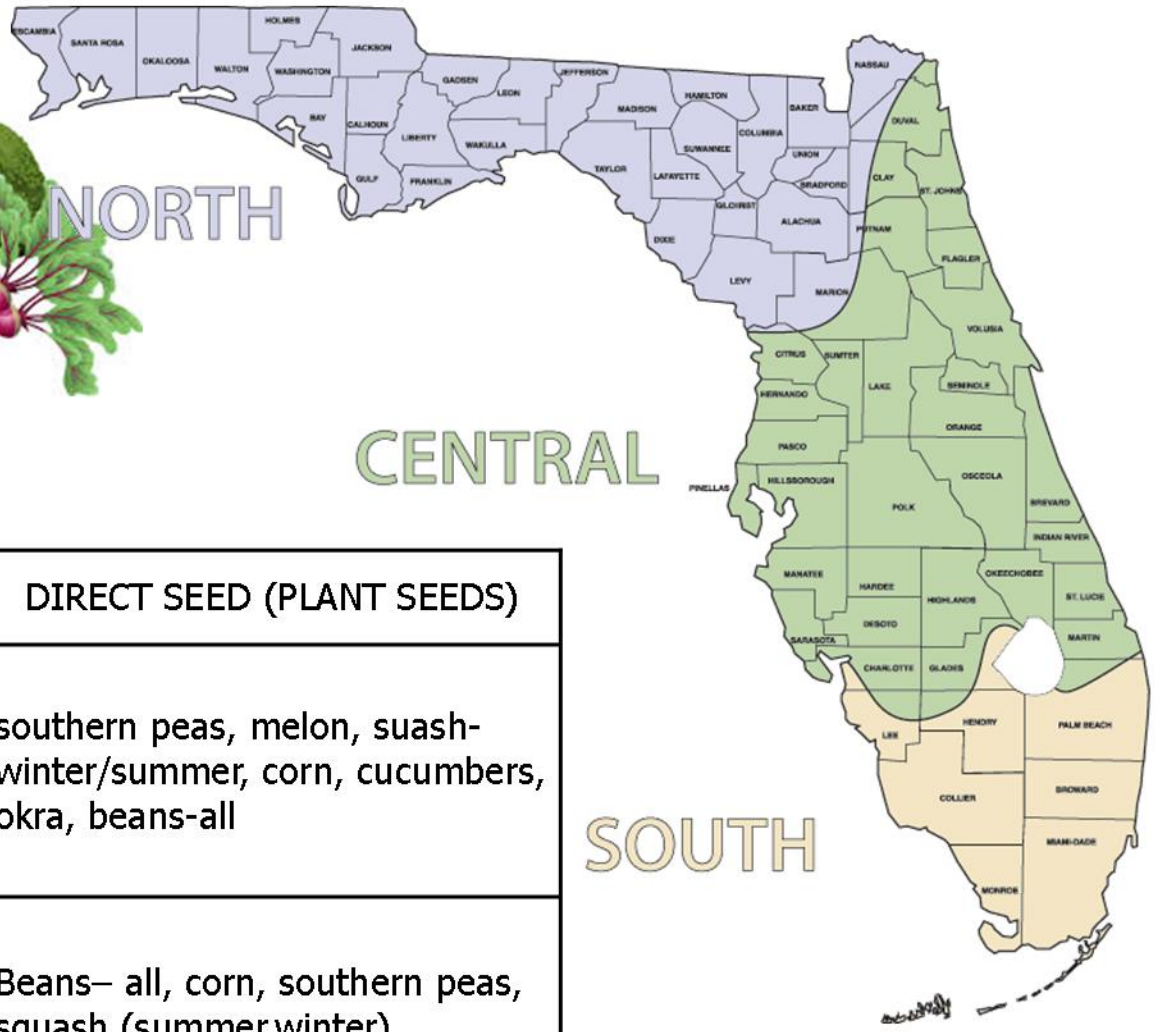

# Monthly Planting Guide

# APRIL

	TRANSPLANT (USE PLANTS)	DIRECT SEED (PLANT SEEDS)
NORTH	Sweet potatoes, chard, tomatoes, peppers, eggplant, okra, cucumber	southern peas, melon, squash-winter/summer, corn, cucumbers, okra, beans-all
CENTRAL	Chinese cabbage, chard, pepper, tomato, eggplant, sweet potatoes,	Beans- all, corn, southern peas, squash (summer,winter)
SOUTH	Chinese cabbage, chard, eggplant, peppers, sweet potatoes	Southern peas, beans-all,